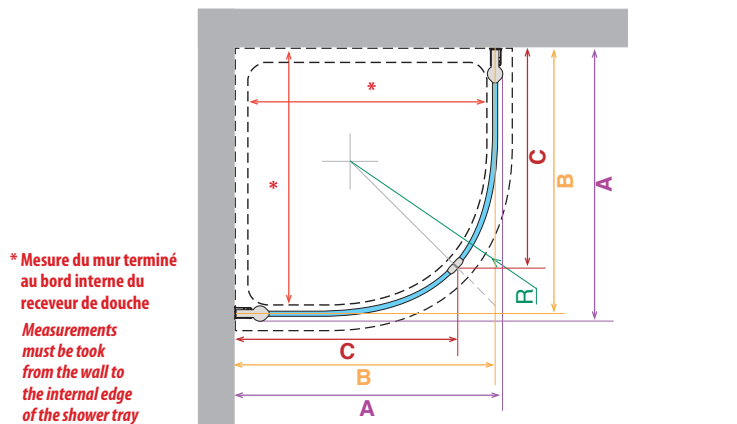

Données techniques / Technical drawings

ref. **1** **Giada R** ¼ de cercle à 2 portes pivotantes
Quadrant shower enclosure, 2 hinged doors

Code Code	Mesure du mur au bord interne du receveur de douche de - a / Measures on the internal edge of the shower tray from - to	A	B	C	R (rayon) (beam)
GIADNR80	74 - 77	76,5 - 79,5	75 - 78	60 - 63	55
GIADNR90	84 - 87	86,5 - 89,5	85 - 88	70 - 73	55
GIADNR100	94 - 97	96,5 - 99,5	95 - 98	80 - 83	55
GIADNR7590	69 - 72 x 84 - 87	72 - 75 x 87 - 90	70,5 - 73,5 x 85,5 - 88,5	58 - 61 x 73 - 76	45,8
GIADNR9075	84 - 87 x 69 - 72	87 - 90 x 72 - 75	85,5 - 88,5 x 70,5 - 73,5	73 - 76 x 58 - 61	45,8